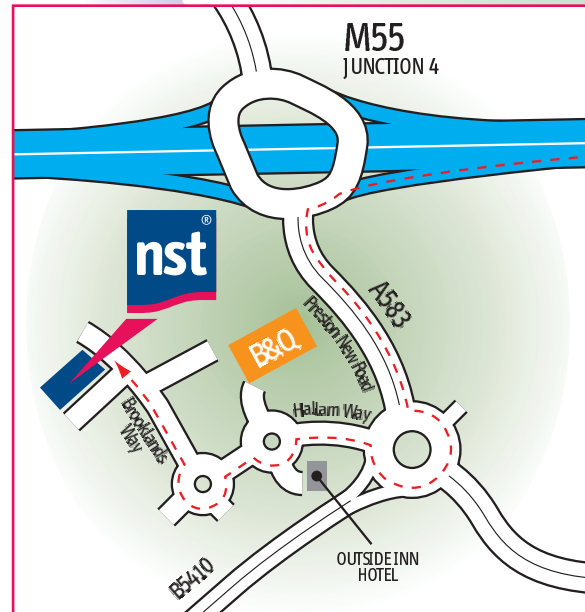

Europe's Leading
Educational & Group
Travel Company

DIRECTIONS TO...

NST TRAVEL GROUP PLC

Discovery House
Brooklands Way
Whitehills Business Park
Blackpool FY4 5LW
Tel 01253 833833
Fax 01253 833844

BY ROAD

Directions From M6 Junction 32

Leave the M6 at junction 32 (signposted Blackpool), then join the M55 motorway. Continue forward onto the M55 (signposted M55 Blackpool, Fleetwood).

Leave the M55 at junction 4 (signposted Blackpool, North Shore), then at roundabout take the 1st exit onto Preston New Road - A583 (signposted Kirkham).

At the roundabout take the 3rd exit onto Hallam Way (signposted Whitehills Park).

At the roundabout go straight across (2nd exit), you will see B&Q on the right and a hotel on the left.

At the next roundabout turn right (3rd exit onto Brooklands Way) NST is the large office building ahead on the left hand side.

Parking

There are several allocated visitors car parking spaces available.

BY RAIL

Regular train services operate between Blackpool North and Preston stations. Preston is a major west coast mainline to London Euston. There is also a direct trans-Pennine line between Blackpool and Leeds.

Blackpool is connected through the railway network to most destinations. Inter City trains to Preston connect with the local shuttle service giving a speedy service to Blackpool.

Service from London (via Preston)

Frequency: Approx. 10-12 per day. Journey time: 3-4 hours.

Service from Manchester to Blackpool North

(including Manchester Airport)

Frequency: Approx. 35 per day. Journey time: 1 hour 15 mins.

Service from Preston

Frequency: Approx. 1 per hour. Journey time: 30 mins.

Information is available by contacting

National Rail Enquiries on 08457 484950.

Station	Postcode	Distance
Blackpool North	FY1 2AB	4.6 miles
Blackpool South	FY4 1PF	3.6 miles
Squires Gate	FY4 1PJ	3.1 miles

BY AIR

There are regular flights to Blackpool Airport from London Stanstead, Belfast, Dublin and some other European cities. Blackpool is easily accessible from Manchester and Liverpool.

Blackpool International Airport

Squires Gate Lane, Blackpool, Lancashire, FY4 2QS
Telephone: 01253 343434

2.5 miles

Manchester International Airport

Olympic House, Lancashire, M90 1QX
Telephone: 0161 489 3000

55 miles

Liverpool John Lennon Airport

Speke Hall Avenue, Merseyside, L24 1YD
Telephone: 0151 288 4000

59 miles